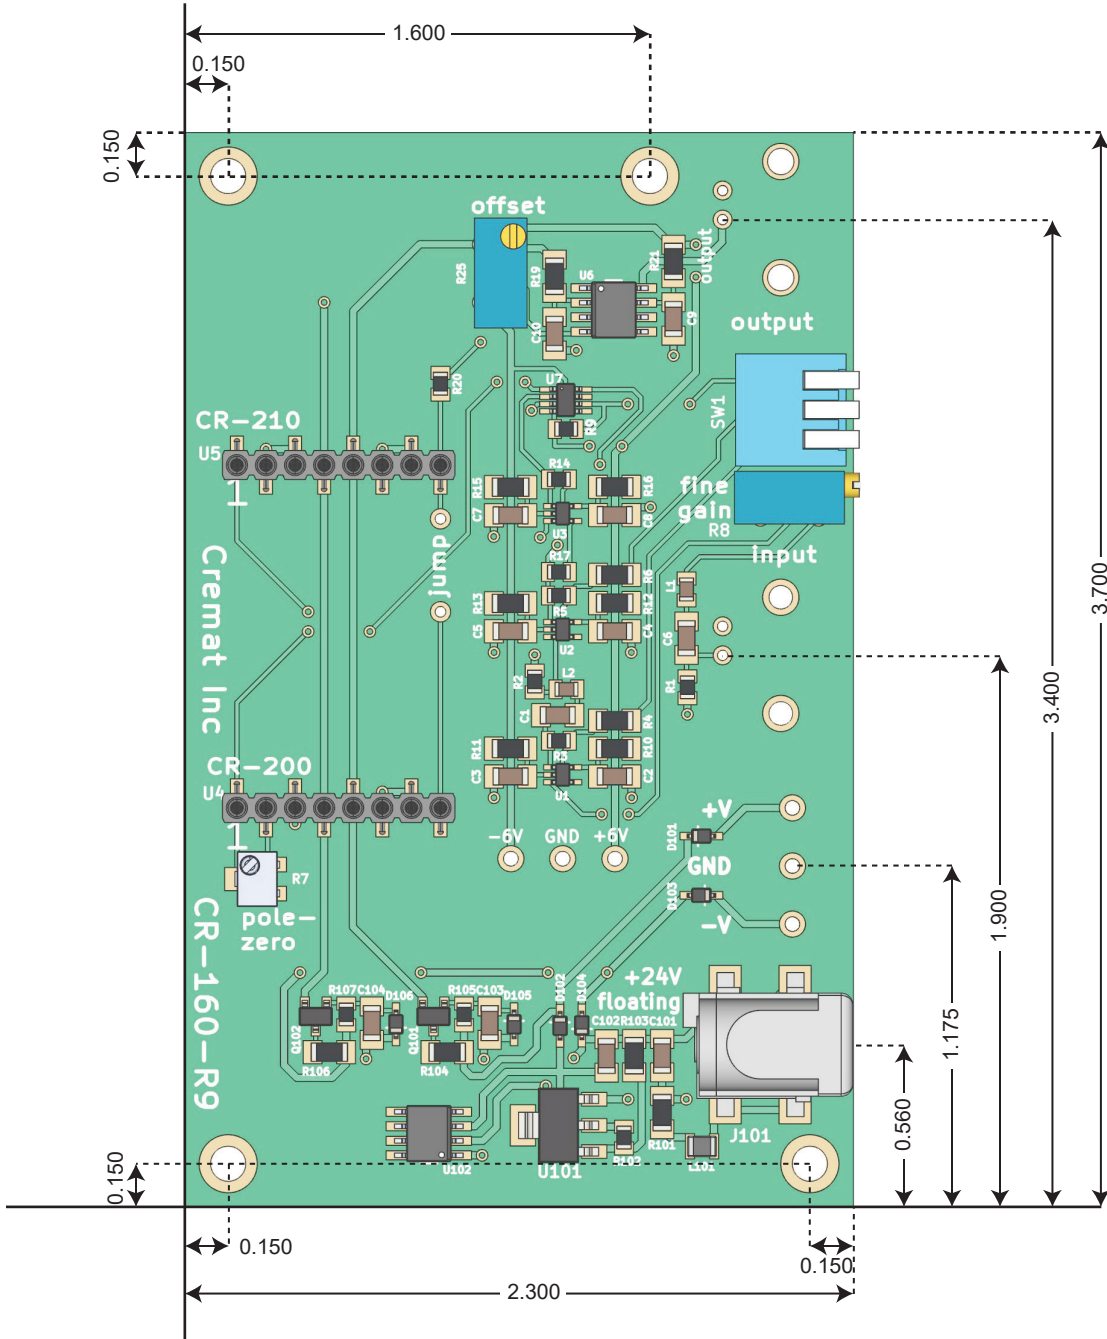

CR-160-R9 top view
Measurements in inches

CR-160-R9 front view with BNC connectors and terminal block installed
Measurements in inches